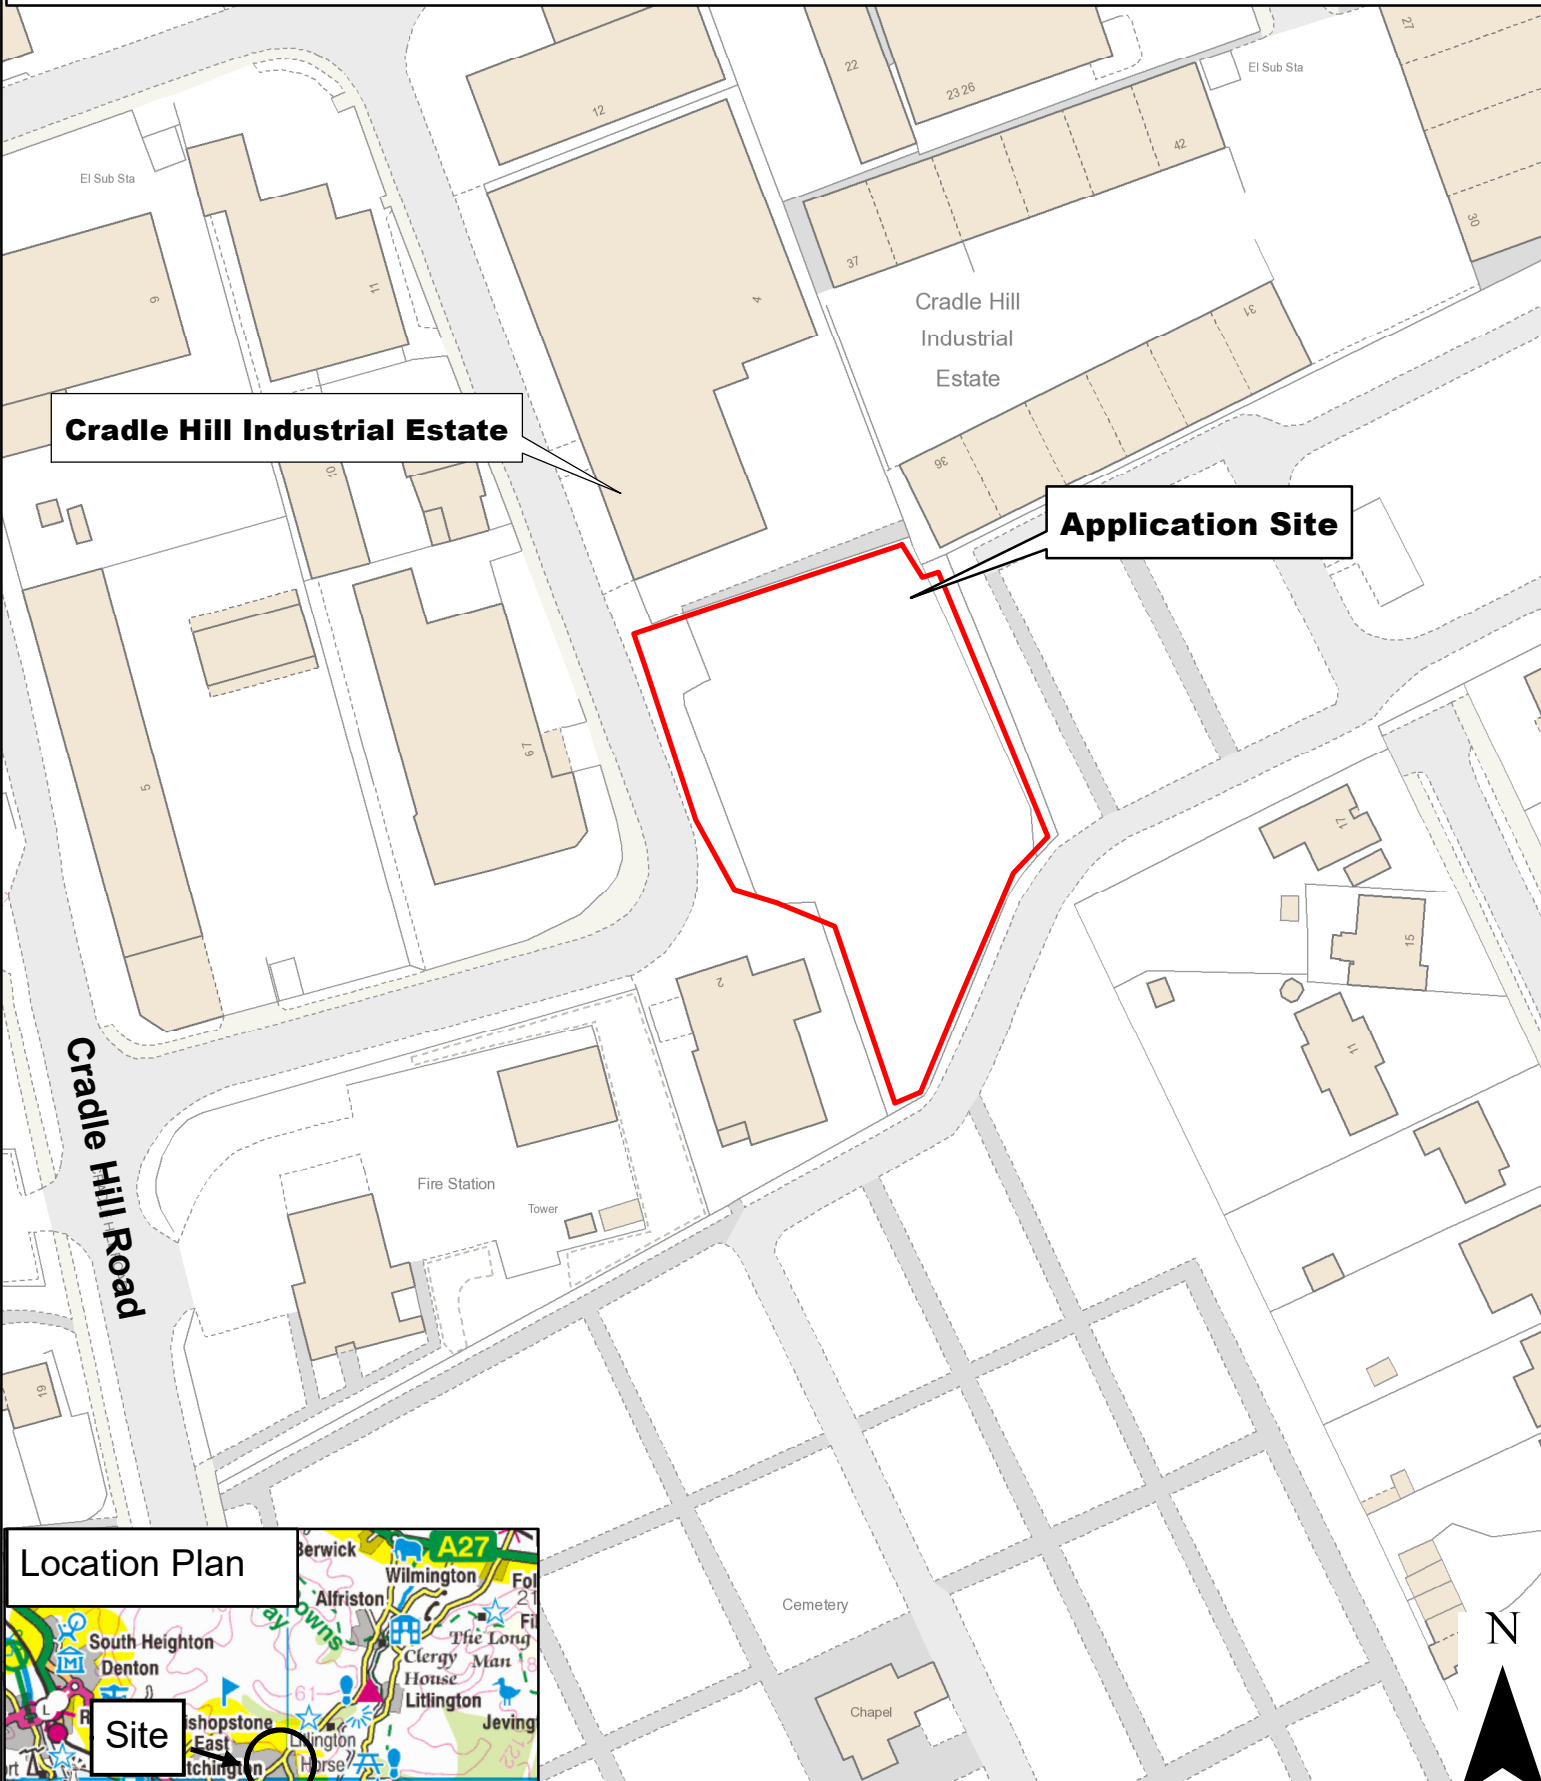

# LW/892/CM - Unit 3, Cradle Hill Industrial Estate, Cradle Hill Road, Seaford, East Sussex, BN25 3JE

**Cradle Hill Industrial Estate**

**Application Site**

**Cradle Hill Road**

0 25 50 100 Meters

Rupert Clubb BEng (Hons) CEng MICE, Director of Communities, Economy and Transport, East Sussex County Council

Reproduced from the Ordnance Survey mapping with the permission of the Controller of Her Majesty's Stationery Office © Crown Copyright. Unauthorised reproduction infringes Crown copyright and may lead to prosecution or civil proceedings. East Sussex County Council